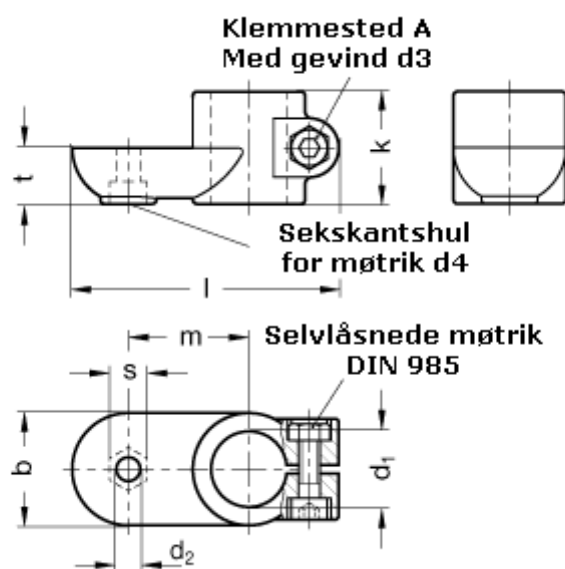

Article number: 20274B45OZ2BL

Description: E+G Swivel clamp connector  
GN274-B45-OZ-2-BL

## Measures

b = 65	s = 17
d1 = B45	t = 32.5
d2 = 10.5	
d3 = M10	
d4 = M10	
k = 65	
l = 148	
m = 70	